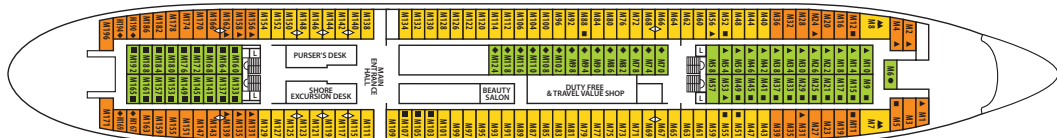

LIDO DECK

MARINA DECK