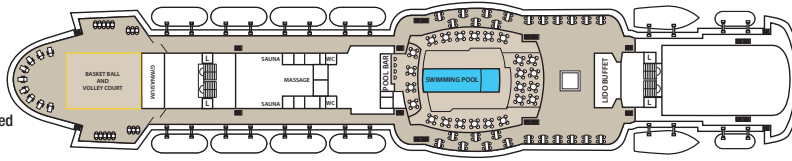

Symbol Legend

- none = 2 lower beds
- ▲ = 2 lower beds + 1 upper bed
- = 2 lower beds + 2 upper beds
- ★ = 2 lower beds + sofa
- = double bed
- ●● = double bed + 1 lower bed
- = double bed + 1 upper bed
- ◆▲ = double bed + 1 lower bed + 1 upper bed
- ◁▷ = Connected Staterooms
- ⊕ = Staterooms with bathtub
- ⊖ = Staterooms with portholes
- ⊘ = Staterooms with obstructed view

SUN DECK