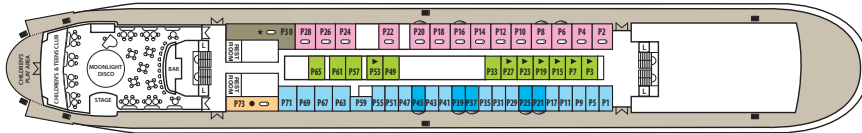

PROMENADE DECK