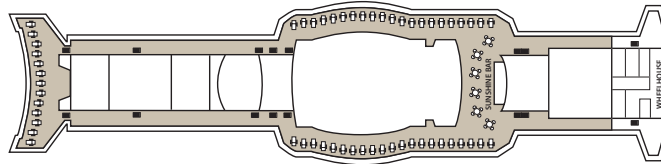

AQUAMARINE

AFT

FORE

BRIDGE DECK