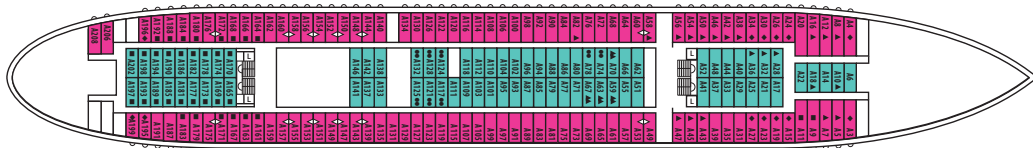

AQUAMARINE

AFT

FORE

BRIDGE DECK

Symbol Legend

- none = 2 lower beds
- ▲ = 2 lower beds + 1 upper bed
- = 2 lower beds + 2 upper beds
- ★ = 2 lower beds + sofa
- = double bed
- ●● = double bed + 1 lower bed
- = double bed + 1 upper bed
- ◆▲ = double bed + 1 lower bed + 1 upper bed
- ◁▷ = Connected Staterooms
- ⊕ = Staterooms with bathtub
- ⊖ = Staterooms with portholes
- ⊘ = Staterooms with obstructed view

SUN DECK

ADRIA DECK

CAT.	DECK	DESCRIPTION	NUMBER OF STATEROOMS
IA	BAHIA	Inside Standard Stateroom, 2 beds or matrimonial, 3rd berth, bathroom with shower	10
IB	BAHIA	Inside Standard Stateroom, 2 beds, 3rd berth, bathroom with shower	25
IC	ADRIA	Inside Superior Stateroom, 2 beds or matrimonial, 3rd/4th berth, bathroom with shower	80
ID	MARINA / PROMENADE	Inside Premium Stateroom, 2 beds or matrimonial, 3rd/4th berth, bathroom with shower	71
XA	BAHIA	Outside Standard Stateroom, 2 beds or matrimonial, 3rd/4th berth, bathroom with shower	62
XB	ADRIA	Outside Superior Stateroom, 2 beds or matrimonial, 3rd/4th berth, bathroom with shower	116
XC	MARINA	Outside Premium Stateroom, 2 beds or matrimonial, 3rd/4th berth, bathroom with shower	43
XD	MARINA	Outside Premium Stateroom, 2 beds or matrimonial, 3rd/4th berth, bathroom with shower	79
XEO	PROMENADE	Outside Deluxe Stateroom, 2 beds, bathroom with shower (obstructed view)	5
XE	PROMENADE	Outside Deluxe Stateroom, 2 beds, bathroom with shower	18
XF	PROMENADE	Outside Deluxe Stateroom, 2 beds, bathroom with bathtub	14
SJ	PROMENADE	Junior Suite, matrimonial, bathroom with bathtub	1
SR	PROMENADE	Royal Suite, 2 beds, 1 sofa, bathroom with bathtub	1

Deck plans and stateroom layouts are given purely as a guide. Size and layout may vary within the same category.