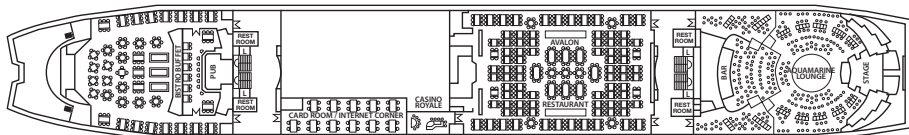

AQUAMARINE

AFT

FORE

BRIDGE DECK

Symbol Legend

- none = 2 lower beds
- ▲ = 2 lower beds + 1 upper bed
- = 2 lower beds + 2 upper beds
- ★ = 2 lower beds + sofa
- = double bed
- ●● = double bed + 1 lower bed
- = double bed + 1 upper bed
- ◆▲ = double bed + 1 lower bed + 1 upper bed
- ◁▷ = Connected Staterooms
- ⊕ = Staterooms with bathtub
- ⊖ = Staterooms with portholes
- ⊘ = Staterooms with obstructed view

SUN DECK

CAT.	DECK	DESCRIPTION	NUMBER OF STATEROOMS
IA	BAHIA	Inside Standard Stateroom, 2 beds or matrimonial, 3rd berth, bathroom with shower	10
IB	BAHIA	Inside Standard Stateroom, 2 beds, 3rd berth, bathroom with shower	25
IC	ADRIA	Inside Superior Stateroom, 2 beds or matrimonial, 3rd/4th berth, bathroom with shower	80
ID	MARINA / PROMENADE	Inside Premium Stateroom, 2 beds or matrimonial, 3rd/4th berth, bathroom with shower	71
XA	BAHIA	Outside Standard Stateroom, 2 beds or matrimonial, 3rd/4th berth, bathroom with shower	62
XB	ADRIA	Outside Superior Stateroom, 2 beds or matrimonial, 3rd/4th berth, bathroom with shower	116
XC	MARINA	Outside Premium Stateroom, 2 beds or matrimonial, 3rd/4th berth, bathroom with shower	43
XD	MARINA	Outside Premium Stateroom, 2 beds or matrimonial, 3rd/4th berth, bathroom with shower	79
XEO	PROMENADE	Outside Deluxe Stateroom, 2 beds, bathroom with shower (obstructed view)	5
XE	PROMENADE	Outside Deluxe Stateroom, 2 beds, bathroom with shower	18
XF	PROMENADE	Outside Deluxe Stateroom, 2 beds, bathroom with bathtub	14
SJ	PROMENADE	Junior Suite, matrimonial, bathroom with bathtub	1
SR	PROMENADE	Royal Suite, 2 beds, 1 sofa, bathroom with bathtub	1

Deck plans and stateroom layouts are given purely as a guide. Size and layout may vary within the same category.